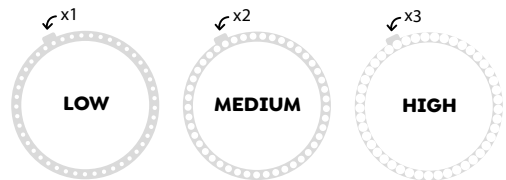

3 levels of brightness:

MR17393 / DISPLAY 12 DIGITAL SILICONE WATCHES

SU: 1

Display: 180 x 235 x 200 mm
Content: Includes 12 units, 3 of each model.

Watch: 15 x 210 x 1 mm
Blister: 70 x 135 mm
Material: Silicone.