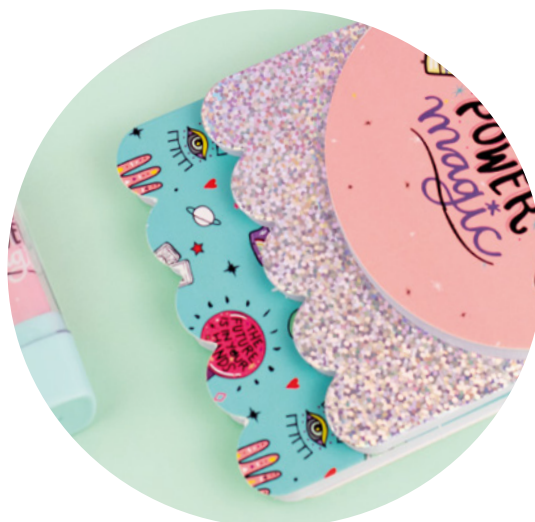

Content: Includes 12 units, 4 of each model.

Notebook: 200 x 95 mm

Covers: Printed cardboard with iridescent details.

Binding: Blue or pink wire-o spiral.

Plain interior

Friends

Cosmos

Panda