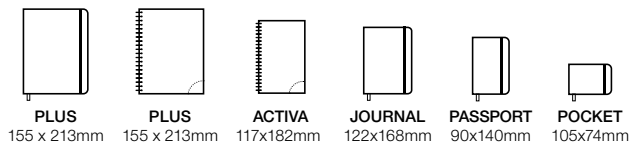

14 pcs. 14 pcs.

ACTIVA SPIRAL (117 x 182 mm)

170 x 200 x 315 mm

Ref. **MR38269** Spa/Eng. | **MR38489** Cat/Eng.

JOURNAL SEWN-BOUND (122 x 168 mm)
260 x 175 x 155 mm
Ref. **MR33138** Spa/Eng. | **MR33438** Cat/Eng.