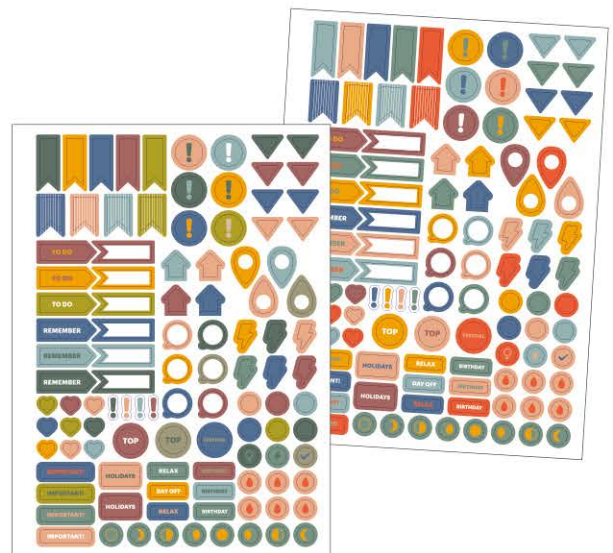

→
Come with
stickers