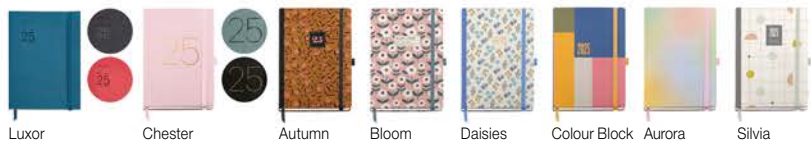

Ref. Spa/Eng.	Ref. Cat/Eng.	Description	Pcs. Spa.	Pcs. Cat.
MR34171	MR34453	City Black D/P	1	1
MR34173	MR34455	City Navy W/V	1	1
MR34163	MR34449	Calm Sand D/P	1	1
MR34168	MR34450	Calm Graphite W/V	1	1
MR34187	MR34469	Lines D/P	1	1
MR34184	MR34466	Fantasy Garden D/P	1	1
MR34185	MR34467	Spring D/P	1	1
MR34188	MR34470	Mallorca W/V	1	1
MR34192	MR34474	Olive W/V	1	1
MR34189	MR34471	Oliva S/V	1	1

10 pcs. 10 pcs.