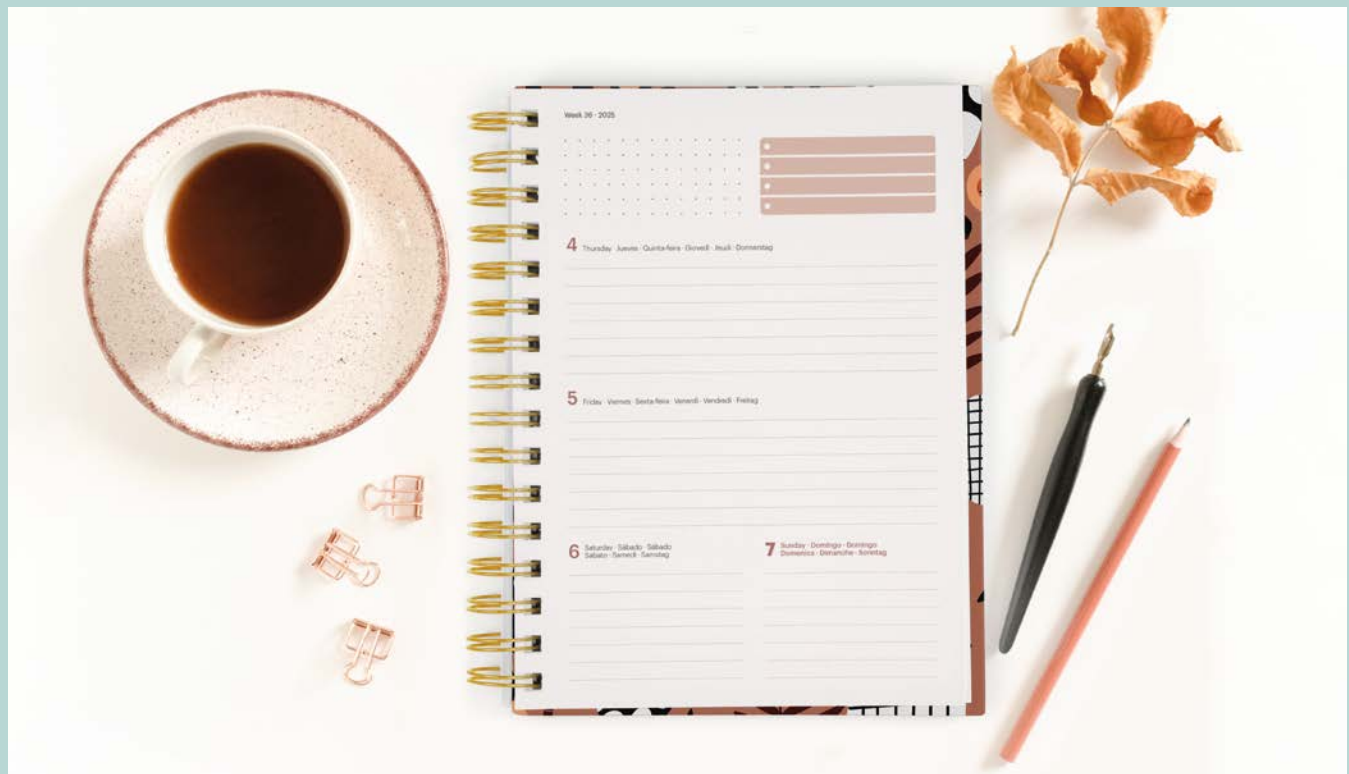

Tracking of healthy habits, priorities
and important dates.

Note pages.

Includes two sticker sheets.

6 LANGUAGES
English, Spanish,
Portuguese, Italian,
French and German

DISPLAY CASE PRINTED PICNIC

180 x 185 x 220 mm
Ref. MR34477