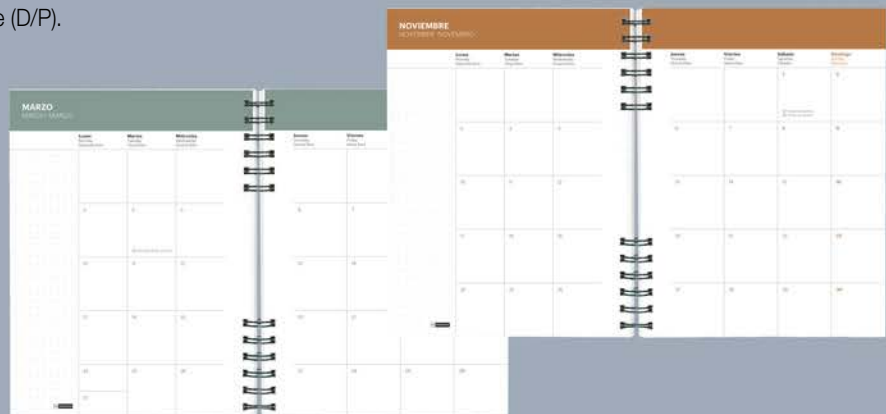

Size: Plus

DP: 164 x 218 mm

WV: 160.5 x 218 mm

Content:

Annual planning for 2025 and 2026.
Monthly planner at the beginning of each month.
Space for taking notes.

BACK TO BASICS

DISPLAY CASE BACK TO BASICS WIRE-O