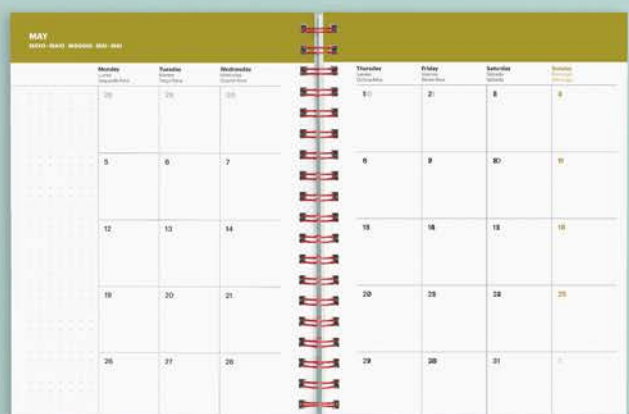

Monthly planner to control your good habits

Weekly view and Daily view

Monthly planning section in different colours

2 pages of stickers

printed
picnic

100
g/m²

FSC

PLUS