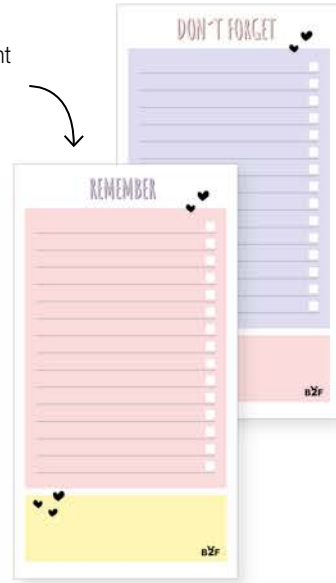

**MR28718
MAGNETIC NOTEPAD**

110 x 180 mm

Paper: 90g/m².

Number of pages: 60.

Content:

2 designs.

1 pencil.

Magnetic base.

 Magnetic notepad for fridge

2 different designs

Pencil included

**MR28713
NOTEBOOK WITH STICKY NOTES**

320 x 190 mm

Paper: 80g/m².

Content:

4 Sticker sheets.