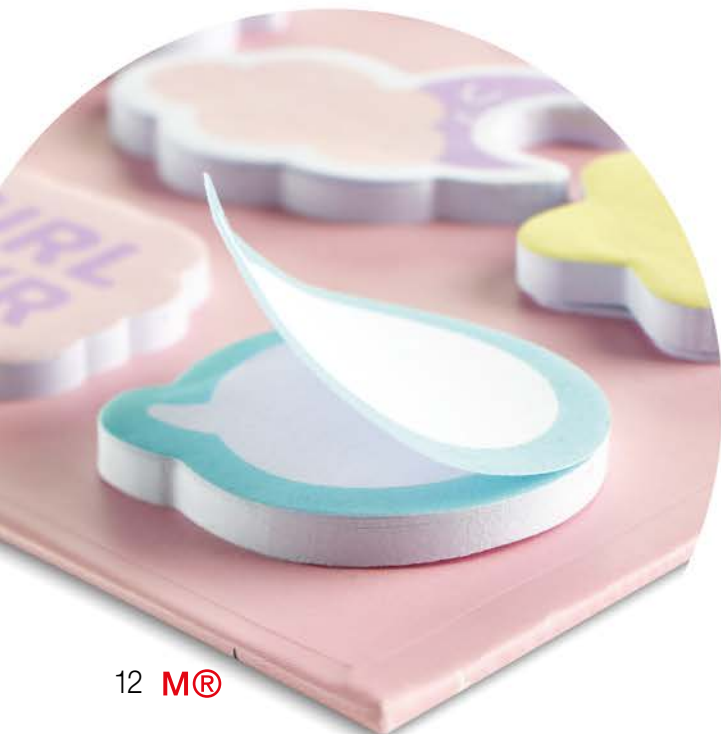

**MR28718
MAGNETIC NOTEPAD**

110 x 180 mm

Paper: 90g/m².

Number of pages: 60.

Content:

2 designs.

1 pencil.

Magnetic base.

 Magnetic notepad for fridge

2 different designs

Pencil included

**MR28713
NOTEBOOK WITH STICKY NOTES**

320 x 190 mm

Paper: 80g/m².

Content:

4 Sticker sheets.

1 Notepad: 50 sheets.

15 Sticky bookmarks: 200 sheets.

6 Sticky notes: 280 sheets.

Different sizes and designs

ADHESIVE NOTEPADS

90 x 165 mm

Paper: 90g/m².

Number of pages: 60.