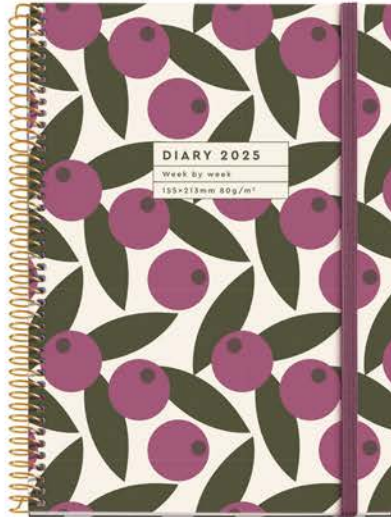

PLUS
155 x 213mm

ACTIVA
117x182mm

CADDY
80x120mm

FANTASY GARDEN

OLIVE

DIARIES
M® DESIGN

SPRING

Golden stamping foil details