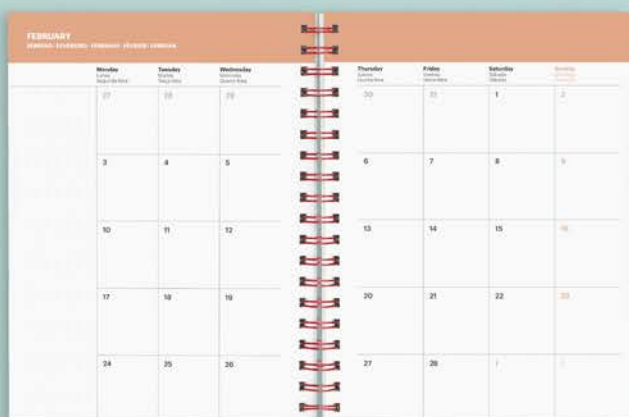

Monthly planner to control your good habits

Weekly view and Daily view

Monthly planning section in different colours

2 pages of stickers

printed
picnic

100
g/m²

FSC

PLUS