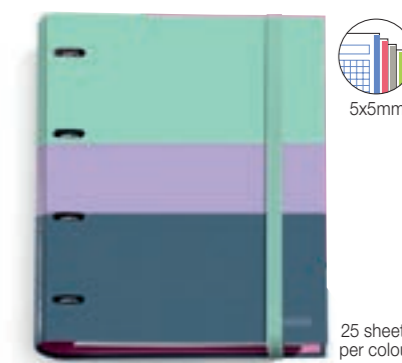

FOLDER 4 PURPLE - 100 SHEETS

Covers: Carboard covered with matte plasticised printed paper.
Elastic band closure.
Rings: 4-D rings of Ø 35 mm.
Comes with one notebook pad of 100 sheets in 4 colours.

A4 **MR20973**