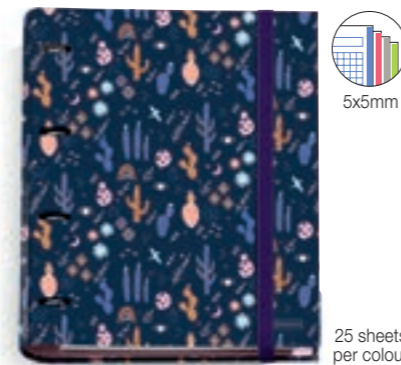

- A4 **MR20836**

MADE FROM RECYCLED BOTTLES
#PLANET FIRST

Key ring detail

MR19321 TRIPLE OSLO 27L
410 x 280 x 165 mm

MR19658 TRIPLE OSLO 27L WITH TROLLEY

Stamping details

5x5mm

25 sheets per colour