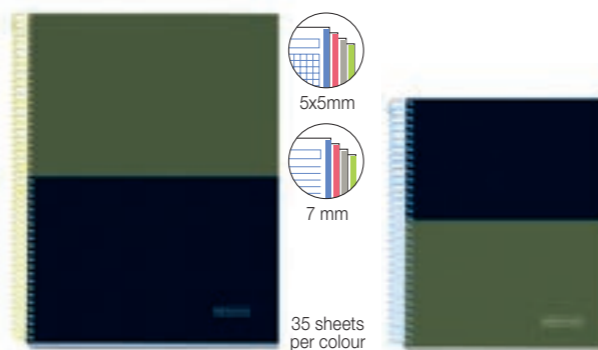

A4 **MR20971**

5x5mm
25 sheets per colour

NOTEBOOK 4 GREEN - 140 SHEETS

Covers: Carboard covered with matte plasticised printed paper.
Paper: Extra-opaque micro-perforated 70 g/m².
Holes: A4: 4 & A5: 2.

A4 **MR4246** **MR4248**