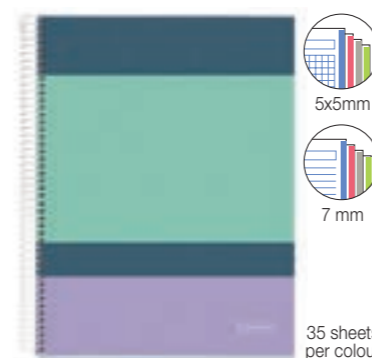

NOTEBOOK 4 PURPLE - 140 SHEETS

Covers: Carboard covered with matte plasticised printed paper.
Paper: Extra-opaque micro-perforated 70 g/m².
Holes: A4: 4 & A5: 2.

A4 **MR4254** **MR4256**
A5 **MR4255** **MR4257**