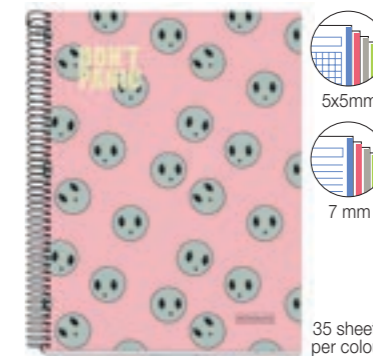

MR19645 TRIPLE OSLO 27L WITH TROLLEY

MR19289 SIMPLE HOLDALL
193 x 85 x 60 mm

MR19290 DOUBLE ORGANIZER HOLDALL
210 x 110 x 70 mm

MR19291 TRIPLE ORGANIZER HOLDALL
210 x 90 x 70 mm

3D ink detail

MR19288 WAIST BAG
220 x 110 x 30 mm