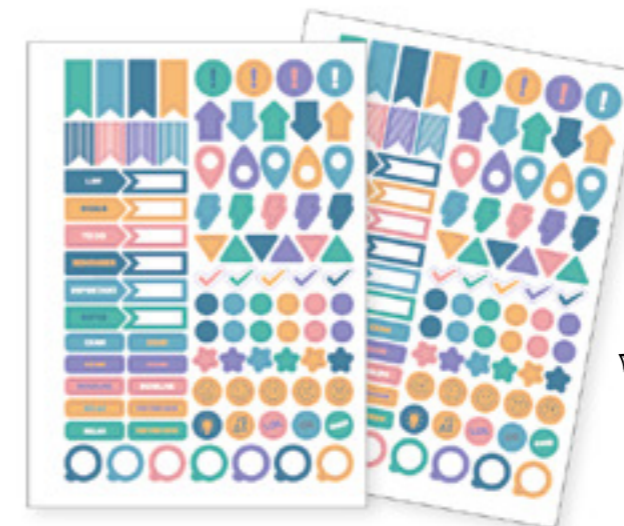

2 sheets of stickers