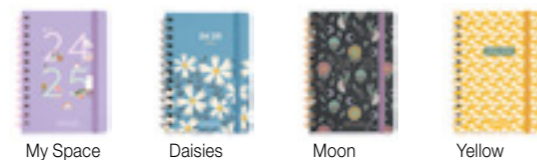

DISPLAYS SUMMARY

DISPLAY CASE BACK2FUN

Content: 9 assorted school diaries*. Day to page (D/P).
Display case size: 180 x 185 x 360 mm. **Diary sizes:** 155 x 180 mm.

Ref.	Description	pcs.
MR26610	SCHOOL DIARY D/P HI!	4
MR26612	SCHOOL DIARY D/P PANDA	5

MR26578
9 assorted pcs.
D/P Spanish

DISPLAY CASE ACADEMY

Content: 12 and 17 assorted school diaries*. Activa Week to View (W/V) and Day to page (D/P).
Display case size: 140 x 195 x 230 mm. **Diary sizes:** D/P 125.5 x 178 mm - W/V 123 x 178 mm.

Ref. Spa.	Ref. Cat.	Description	pcs. Spa.	pcs. Cat.
MR26636	MR26655	SCH. DIARY ACTIVA W/V MY SPACE	1	5
MR26620		SCH. DIARY ACTIVA D/P MY SPACE	2	
MR26651	MR26668	SCH. DIARY ACTIVA W/V YELLOW	1	4
MR26635		SCH. DIARY ACTIVA D/P YELLOW	2	
MR26640	MR26659	SCH. DIARY ACTIVA W/V DAISIES	2	4
MR26624		SCH. DIARY ACTIVA D/P DAISIES	1	
MR26645	MR26663	SCH. DIARY ACTIVA W/V MOON	1	4
MR26629		SCH. DIARY ACTIVA D/P MOON	2	

MR26525 12 assorted pcs.
W/V and D/P Spanish
MR26561 17 assorted pcs.
W/V Catalan

DISPLAY CASE TEEN

Content: 10 assorted school diaries*. Plus Week to View (W/V) and Day to page (D/P).
Display case size: 180 x 185 x 360 mm. **Diary sizes:** D/P 155 x 215 mm - W/V 154 x 215 mm.

Ref. Spa.	Ref. Cat.	Description	pcs. Spa.	pcs. Cat.
MR26692	MR26794	SCH. DIARY PLUS W/V PARTY	1	2
MR26678		SCH. DIARY PLUS D/P PARTY	1	
MR26687	MR26795	SCH. DIARY PLUS W/V DOODLE	1	3
MR26675		SCH. DIARY PLUS D/P DOODLE	1	
MR26690		SCH. DIARY PLUS W/V LEMON FLY	1	
MR26677	MR26793	SCH. DIARY PLUS D/P LEMON FLY	2	2
MR26689		SCH. DIARY PLUS W/V JUNGLE	1	
MR26676	MR26792	SCH. DIARY PLUS D/P JUNGLE	2	3

MR26512 10 assorted pcs.
W/V and D/P Spanish
MR26336 17 assorted pcs.
W/V and D/P Catalan

42 M®

DISPLAY CASE SILVIA ROSSANA