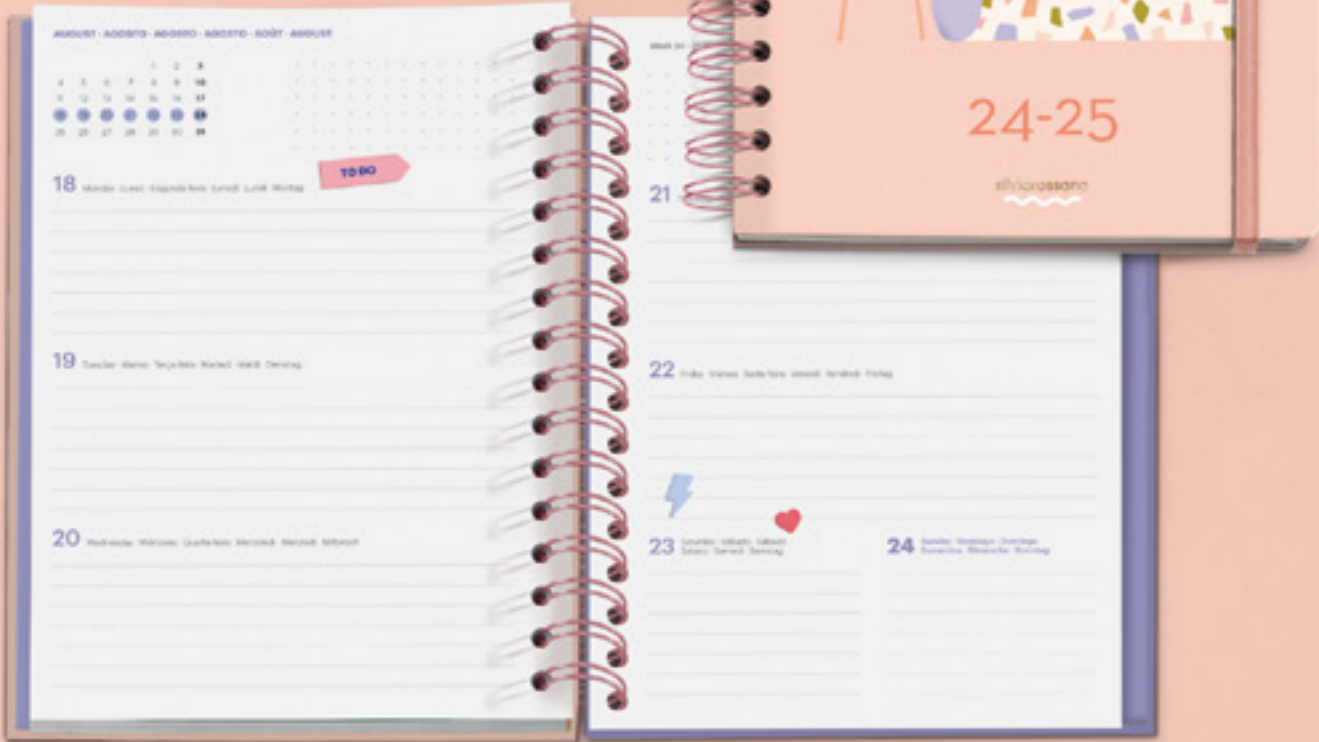

silviarossana

I'm Silvia, a freelance illustrator and graphic designer from Italy.

I love playing with soft colour palettes and creating cheerful, whimsical, and fun illustrations and graphics. I enjoy working digitally, but I love seeing my work printed on packaging, editorial products and surfaces in general.

! Monthly planner to control your good habits. Quarterly schedules.

! Weekly view and daily view annuity.