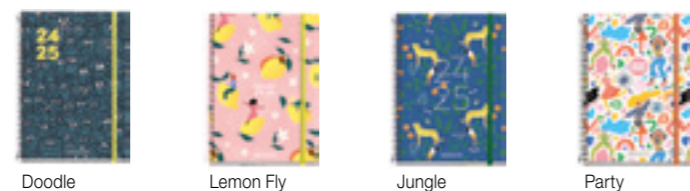

Ref. Spa.	Ref. Cat.	Description	pcs. Spa.	pcs. Cat.
MR26692	MR26794	SCH. DIARY PLUS W/V PARTY	1	2
MR26678		SCH. DIARY PLUS D/P PARTY	1	
MR26687	MR26795	SCH. DIARY PLUS W/V DOODLE	1	3
MR26675		SCH. DIARY PLUS D/P DOODLE	1	
MR26690		SCH. DIARY PLUS W/V LEMON FLY	1	
MR26677	MR26793	SCH. DIARY PLUS D/P LEMON FLY	2	2
MR26689		SCH. DIARY PLUS W/V JUNGLE	1	
MR26676	MR26792	SCH. DIARY PLUS D/P JUNGLE	2	3

MR26512 10 assorted pcs.
W/V and D/P Spanish
MR26336 17 assorted pcs.
W/V and D/P Catalan

42 M®

DISPLAY CASE SILVIA ROSSANA

Content: 7 assorted school diaries*. Plus Week to View (W/V) and Day to page (D/P).
Display case size: 180 x 185 x 360 mm. **Diary sizes:** D/P 164 x 218 mm - W/V 160.5 x 218 mm.